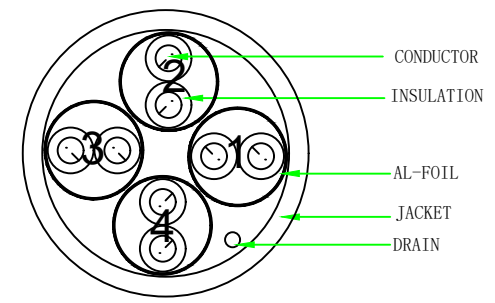

PIN OUT

NOTE:

1. Fluke Channel Test ISO 11801 channel Class Ea
2. RoHS 3.0 AND REACH compliant
3. Electrical test: 100% open short & miss wire test;
4. OPERATING TEMPERATURE: -20°C ~ 75°C  
STORAGE TEMPERATURE: -10°C ~ 60°C
5. Print word: CAT6A U/FTP Patch cord with CAT7 RAW Cable 4x2x32AWG/7  
TPE-LSZH ISO11801 & EN50173 & ANSI/TIA568C.2 www.synergy21.de **CE**
6. Raw cable is Cat7 up to 600Mhz
7. Packing: 1pc/synergy 21 bag+label

MATERIAL LIST

③	CABLE	CAT. 7 U/FTP (32AWG BC*1P+AL-FOIL)*4+DRAIN+ JACKET: TPE-LSZH, OD: 3.8 ± 0.2mm	1	
②	Over mold	48P PVC	2	
①	Plug	RJ45 8P8C Shielded Plug, PIN GOLD PLATED 3u", TRANSPARENT YELLOW	2	

NO.	PARTS NAME	SPECIFICATION STANDARD	QT' Y	REMARK
	Hasia	Add the meter scale	2022-12-26	A1
		NEW	2022-05-13	A0
BY	CHK	REVISION RECORD MODIFICATIONS	DATE	REV.

SYNERGY21

CUSTOMER		ITEM NO.	
PRODUCT NAME	Super slim CAT6A U/FTP Patch cord With CAT7 RAW Cable	manufacture country:	CHINA
DRAWNBY	CHECKBY	APPOBY	UNIT
SYNERGY21	SYNERGY21	SYNERGY21	MM
		DATE	2022-05-13