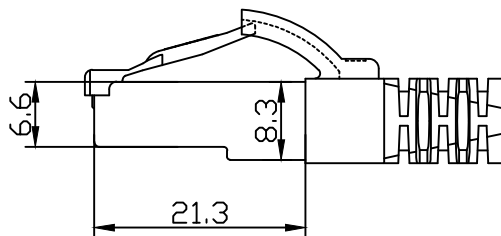

CAT6A S/FTP with 600MHz cat.7 raw cable 4x2x26AWG/7 TPE/LSZH ISO11801 & EN50173 & ANSI/TIA568C.2 www.Synergy21.de

WIRING DIAGRAM

NOTE:

- ELECTRICAL TEST:100% OPEN SHORT, MISS WIRE TEST
- FLUKE Channel LINK TEST:  
TEST LIMIT:ISO11801 Channel Class EA
- Working temperature: $-10^{\circ}\text{C} \sim +60^{\circ}\text{C}$   
Storage temperature: $-20^{\circ}\text{C} \sim +75^{\circ}\text{C}$
- ROHS 3.0 AND REACH compliant
- Support PoE/PoE+/PoE++
- Flame retardant (IEC60332-1-2)  
Low smoke(IEC 61034)  
Halogen free(IEC 60754-2)
- Raw cable is Cat7 up to 600mhz
- Packing: 1pc/synergy 21 bag+label

MATERIAL LIST

③	OVER MOLD	PVC	2	
②	CONNECTOR	CAT6A 500Mhz RJ45 8P8C Shielded Plug, Pin Gold Plated 3u" Shell Nickel plating COLOUR: Transparence Yellow	2	
①	CABLE	S/FTP CAT. 7 600Mhz 26AWG (BC*1P+AL-FOLL)*4P+BRAID (AL-MG) JACKET:Ultraflex TPE/LSZH OD:6.0±0.2mm	1	
NO.	PARTS NAME	SPECIFICATION STANDARD	QT' Y	REMARK
Hasia		change "ROSH 2.0" to "ROSH 3.0"	2022-02-25	A1
		NEW	2021-7-15	A
BY	CHK	REVISION RECORD MODIFICATION	DATE	REV.

COLOR:RED (PANTONE 199C)	
ITEM NO.	LENGTH
S217712	150±5
S217713	250±10
S217714	500±15
S217715	1000±20
S217716	1500±30
S217717	2000±30
S217718	3000±50
S217719	5000±100
S217720	7500±200
S217721	10000±200
S217722	15000±300
S217723	20000±300
S217724	25000±300
S217725	30000±500

COLOR:YELLOW (PANTONE 135C)	
ITEM NO.	LENGTH
S217656	150±5
S217657	250±10
S217658	500±15
S217659	1000±20
S217660	1500±30
S217661	2000±30
S217662	3000±50
S217663	5000±100
S217664	7500±200
S217665	10000±200
S217666	15000±300
S217667	20000±300
S217668	25000±300
S217669	30000±500