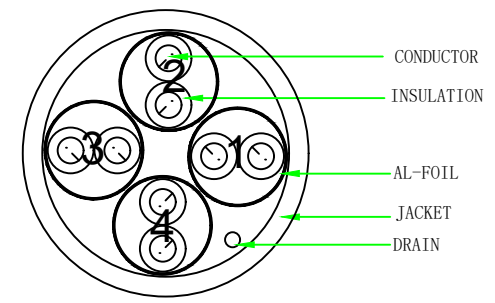

PIN OUT

CN1 (568B)		CN2 (568B)	
WHITE-ORANGE 1	1	1	WHITE-ORANGE
ORANGE 2	2	2	ORANGE
WHITE-GREEN 3	3	3	WHITE-GREEN
GREEN 6	6	6	GREEN
BLUE 4	4	4	BLUE
WHITE-BLUE 5	5	5	WHITE-BLUE
WHITE-BROWN 7	7	7	WHITE-BROWN
BROWN 8	8	8	BROWN
SHELL			SHELL

NOTE:

1. Fluke Channel Test ISO 11801 channel Class Ea
2. RoHS 3.0 AND REACH compliant
3. Electrical test: 100% open short & miss wire test;
4. OPERATING TEMPERATURE: -20°C ~ 75°C
STORAGE TEMPERATURE: -10°C ~ 60°C
5. Print word: CAT6A U/FTP Patch cord with CAT7 RAW Cable 4x2x32AWG/7
TPE-LSZH ISO11801 & EN50173 & ANSI/TIA568C.2 www.synergy21.de **CE**
6. Raw cable is Cat7 up to 600Mhz
7. Packing: 1pc/synergy 21 bag+label