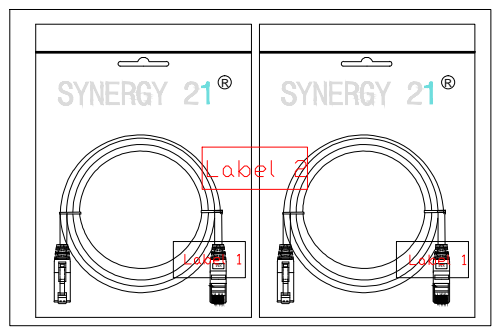

MATERIAL LIST

③	OVER MOLD	PVC, Same as cable color	2	
②	CONNECTOR	RJ45 8P8C'S SHIELDED, THE SHELL PLATED NICKEL, PIN GOLD PLATED	2	
①	CABLE	CAT. 6A S/FTP (26AWG BC*1P+AL-FOIL)*4+BRAID+JACKET: LSZH OD:6.2±0.2mm Transparent plug	1	
NO.	PARTS NAME	SPECIFICATION STANDARD	QT' Y	REMARK
		ADD POE Information		2017-02-06 A1
		NEW		2016-05-24 A
BY	CHK	REVISION RECORD MODIFICATIONS		

SYNERGY 21					
CUSTOMER	ITEM NO.	See The Chart			
PRODUCT NAME	Patch cable CAT6A 500MHz, S-STP(S/FTP), with lock	manufacture country:	CHINA	UNIT	MM
DRAWN BY	CHECK BY	APPO BY	DATE		
SYNERGY 21	SYNERGY 21	SYNERGY 21	2016-05-24		

$L \leq 0.5M$ $0.5M \leq L \leq 7.5$ $7.5 < L$

SYNERGY 2: Colour pantone 877C
 1: Colour pantone 298C
 ®: Colour pantone Black
 bag thickness single side:0.05mm

CE length and height Must > 5mm

master mark

side mark

PO NO. :
 CAT 6A S/FTP
 Length:
 Colour:
 C/NO. :
 REACH+RoHS 2.0 Compliant
 MADE IN CHINA

Item no:
 CAT 6A S/FTP
 Length:
 Colour:
 Q' TY:
 N. W:
 G. W:
 MEAS:

1pcs/SYNERGY 21 Bag+label 1

$L \leq 5M$: 1pcs/SYNERGY 21 Bag+label 1, 10pcs/pe bag+label 2
 $5m < L \leq 10M$: 1pcs/SYNERGY 21 Bag+label 1, 5pcs/pe bag+label 2
 $10m < L$: 1pcs/SYNERGY 21 Bag+label 1, without pe bag