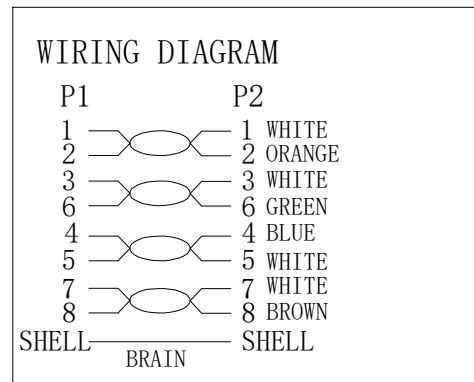

MATERIAL LIST

③	OVER MOLD	PVC, Same as cable color	2	
②	CONNECTOR	RJ45 8P8C'S SHIELDED, THE SHELL PLATED NICKEL, PIN GOLD PLATED	2	
①	CABLE	CAT. 6A S/FTP (26AWG BC*1P+AL-FOIL)*4+BRAID+JACKET: LSZH OD:6.2±0.2mm Transparent plug	1	
NO.	PARTS NAME	SPECIFICATION STANDARD	QT' Y	REMARK
		ADD POE Information		2017-02-06 A1
		NEW		2016-05-24 A
BY	CHK	REVISION RECORD MODIFICATIONS