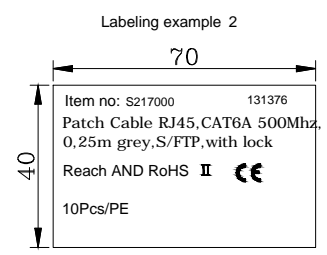

ARRANGE METHOD:

1. Electrical test:100% open short & miss wire test;
2. RoHS2.0 AND REACH compliant
3. PRINT WORD:
CAT. 6A S/FTP LSZH 500MHz ISO/IEC 11801 & EN50173-1 & ANSI/TIA-568-C.2 www.Synergy21.de
4. Test:ISO 11801 CLASS EA CHANEL LINK TEST PASS
5. OPERATING TEMPERATURE:-10°C~60°C
6. Support PoE+ per IEEE 802.3at, Max to 30 Watt

SYNERGY 21					
CUSTOMER	ITEM NO.	See The Chart			
PRODUCT NAME	Patch cable CAT6A 500MHz, S-STP(S/FTP), with lock	manufacture country:	CHINA	UNIT	MM
DRAWN BY	CHECK BY	APPO BY	DATE		
SYNERGY 21	SYNERGY 21	SYNERGY 21	2016-05-24		

$L \leq 0.5M$ $0.5M \leq L \leq 7.5$ $7.5 < L$

SYNERGY 2: Colour pantone 877C
 1: Colour pantone 298C
 ®: Colour pantone Black
 bag thickness single side:0.05mm

CE length and height Must > 5mm

master mark

side mark

PO NO. :
 CAT 6A S/FTP
 Length:
 Colour:
 C/NO. :
 REACH+RoHS 2.0 Compliant
 MADE IN CHINA

Item no:
 CAT 6A S/FTP
 Length:
 Colour:
 Q' TY:
 N. W:
 G. W:
 MEAS:

1pcs/SYNERGY 21 Bag+label 1

$L \leq 5M$: 1pcs/SYNERGY 21 Bag+label 1, 10pcs/pe bag+label 2
 $5m < L \leq 10M$: 1pcs/SYNERGY 21 Bag+label 1, 5pcs/pe bag+label 2
 $10m < L$: 1pcs/SYNERGY 21 Bag+label 1, without pe bag