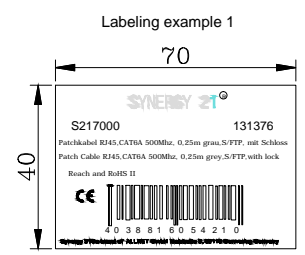

MATERIAL LIST

③	OVER MOLD	PVC, Same as cable color	2	
②	CONNECTOR	RJ45 8P8C'S SHIELDED, THE SHELL PLATED NICKEL, PIN GOLD PLATED	2	
①	CABLE	CAT. 6A S/FTP (26AWG BC*1P+AL-FOIL)*4+BRAID+JACKET: LSZH OD:6.2±0.2mm Transparent plug	1	
NO.	PARTS NAME	SPECIFICATION STANDARD	QT' Y	REMARK
		ADD POE Information		2017-02-06 A1
		NEW		2016-05-24 A
BY	CHK	REVISION RECORD MODIFICATIONS		

SYNERGY 21					
CUSTOMER	ITEM NO.	See The Chart			
PRODUCT NAME	Patch cable CAT6A 500MHz, S-STP(S/FTP), with lock	manufacture country:	CHINA	UNIT	MM
DRAWN BY	CHECK BY	APPO BY	DATE		
SYNERGY 21	SYNERGY 21	SYNERGY 21	2016-05-24		

$L \leq 0.5M$ $0.5M \leq L \leq 7.5$ $7.5 < L$

SYNERGY 2: Colour pantone 877C
 1: Colour pantone 298C
 ®: Colour pantone Black
 bag thickness single side:0.05mm

CE length and height Must > 5mm

master mark

side mark

PO NO. :
 CAT 6A S/FTP
 Length:
 Colour:
 C/NO. :
 REACH+RoHS 2.0 Compliant
 MADE IN CHINA

Item no:
 CAT 6A S/FTP
 Length:
 Colour:
 Q' TY:
 N. W:
 G. W:
 MEAS:

1pcs/SYNERGY 21 Bag+label 1

$L \leq 5M$: 1pcs/SYNERGY 21 Bag+label 1, 10pcs/pe bag+label 2
 $5m < L \leq 10M$: 1pcs/SYNERGY 21 Bag+label 1, 5pcs/pe bag+label 2
 $10m < L$: 1pcs/SYNERGY 21 Bag+label 1, without pe bag