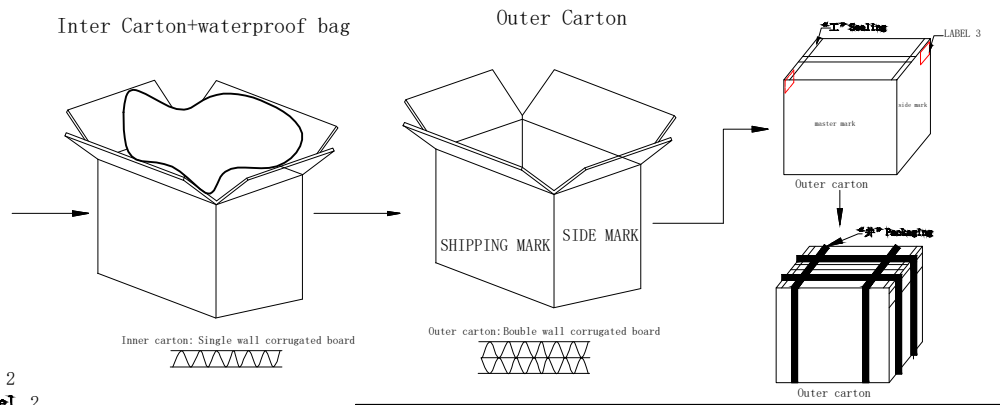

side mark

PO NO. :
 CAT 6A S/FTP
 Length:
 Colour:
 C/NO. :
 REACH+RoHS 2.0 Compliant
 MADE IN CHINA

Item no:
 CAT 6A S/FTP
 Length:
 Colour:
 Q' TY:
 N. W:
 G. W:
 MEAS:

1pcs/SYNERGY 21 Bag+label 1

$L \leq 5M$: 1pcs/SYNERGY 21 Bag+label 1, 10pcs/pe bag+label 2
 $5m < L \leq 10M$: 1pcs/SYNERGY 21 Bag+label 1, 5pcs/pe bag+label 2
 $10m < L$: 1pcs/SYNERGY 21 Bag+label 1, without pe bag