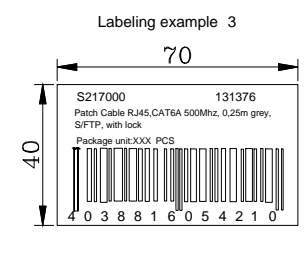

MATERIAL LIST

③	OVER MOLD	PVC, Same as cable color	2	
②	CONNECTOR	RJ45 8P8C'S SHIELDED, THE SHELL PLATED NICKEL, PIN GOLD PLATED	2	
①	CABLE	CAT. 6A S/FTP (26AWG BC*1P+AL-FOIL)*4+BRAID+JACKET: LSZH OD:6.2±0.2mm Transparent plug	1	
NO.	PARTS NAME	SPECIFICATION STANDARD	QT' Y	REMARK
		ADD POE Information		2017-02-06 A1
		NEW		2016-05-24 A
BY	CHK	REVISION RECORD MODIFICATIONS		

SYNERGY 21					
CUSTOMER	ITEM NO.	See The Chart			
PRODUCT NAME	Patch cable CAT6A 500MHz, S-STP(S/FTP), with lock	manufacture country:	CHINA	UNIT	MM
DRAWN BY	CHECK BY	APPO BY	DATE		
SYNERGY 21	SYNERGY 21	SYNERGY 21	2016-05-24		

$L \leq 0.5M$ $0.5M \leq L \leq 7.5$ $7.5 < L$

SYNERGY 2: Colour pantone 877C
 1: Colour pantone 298C
 ®: Colour pantone Black
 bag thickness single side:0.05mm

CE length and height Must > 5mm

master mark

side mark

PO NO. :
 CAT 6A S/FTP
 Length:
 Colour:
 C/NO. :
 REACH+RoHS 2.0 Compliant
 MADE IN CHINA

Item no:
 CAT 6A S/FTP
 Length:
 Colour:
 Q' TY:
 N. W:
 G. W:
 MEAS:

1pcs/SYNERGY 21 Bag+label 1

$L \leq 5M$: 1pcs/SYNERGY 21 Bag+label 1, 10pcs/pe bag+label 2
 $5m < L \leq 10M$: 1pcs/SYNERGY 21 Bag+label 1, 5pcs/pe bag+label 2
 $10m < L$: 1pcs/SYNERGY 21 Bag+label 1, without pe bag