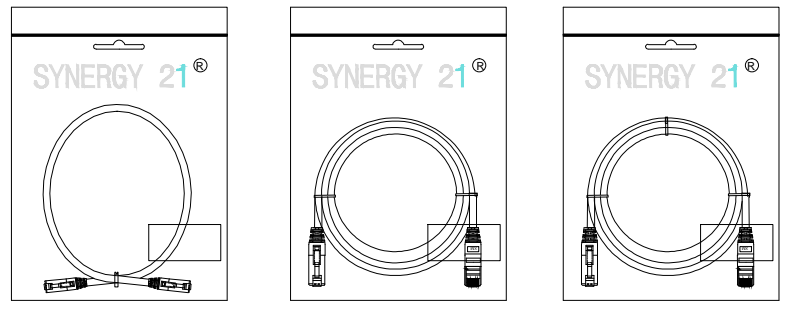

$L \leq 0.5M$ $0.5M \leq L \leq 7.5$ $7.5 < L$

SYNERGY 2: Colour pantone 877C
1: Colour pantone 298C
®: Colour pantone Black
bag thickness single side:0.05mm

CE length and height Must > 5mm