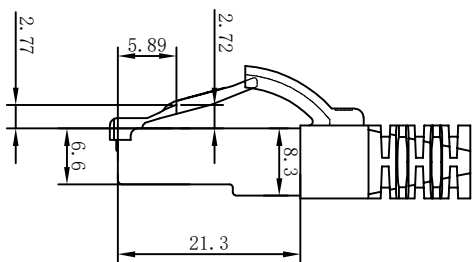

3P Certified CAT.6A/Class Ea S/FTP 26AWG LSZH TPE 500MHz ISO/IEC 11801 Class Ea Channel Link 100% tested & EN 50173-1 & ANSI/TIA-568-C.2 www.Synergy21.de **CE**

WIRING DIAGRAM

NOTE:

1. ELECTRICAL TEST:

- (1). 100% OPEN SHORT, MISS WIRE TEST
- (2). INSULATION RESISTANCE:DC 300V 10M Ohm;
- (3). CONTACTOR RESISTANCE:1 OHM per meter

2. FLUKE TEST LIMIT:ISO11801 Channel Class Ea

3. Operating temperature:-20°C ~ + 75°C

4. ROHS 3.0 AND REACH COMPLIANT

5. Support PoE/PoE+/PoE++

6. Packing:Synergy21 PE Bag+Label

7. Minimum of the bending radius is 60mm

| | | | | | | | | | |
|-------|--|---------------------------------|--|-------------------------------|--|----------|--|--|--|
| | | | | | | | | SYNERGY 21 | |
| | | | | | | CUSTOMER | | ITEM NO. See The Chart | |
| Hasia | | change "ROSH 2.0" to "ROSH 3.0" | | 2022-02-25 | | A1 | | PRODUCT NAME CAT. 6A S/FTP 26awg PATCH CORD TPE manufacture country: CHINA UNIT MM | |
| | | NEW | | 2019-03-19 | | A | | DRAWNBY CHECKBY APPROVE DATE | |
| BY | | CHK | | REVISION RECORD MODIFICATIONS | | DATE | | REV. SYNERGY 21 SYNERGY 21 SYNERGY 21 2019-03-19 | |