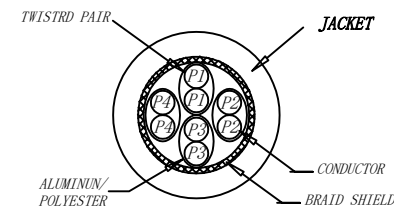

3P Certified CAT.6A/Class Ea S/FTP 26AWG LSZH TPE 500MHz ISO/IEC 11801 Class Ea Channel Link 100% tested & EN 50173-1 & ANSI/TIA-568-C.2 www.Synergy21.de **CE**

WIRING DIAGRAM

NOTE:

1. ELECTRICAL TEST:

- (1). 100% OPEN SHORT, MISS WIRE TEST
- (2). INSULATION RESISTANCE:DC 300V 10M Ohm;
- (3). CONTACTOR RESISTANCE:1 OHM per meter

2. FLUKE TEST LIMIT:ISO11801 Channel Class Ea

3. Operating temperature:-20°C ~ + 75°C

4. ROHS 3.0 AND REACH COMPLIANT

5. Support PoE/PoE+/PoE++

6. Packing:Synergy21 PE Bag+Label

7. Minimum of the bending radius is 60mm