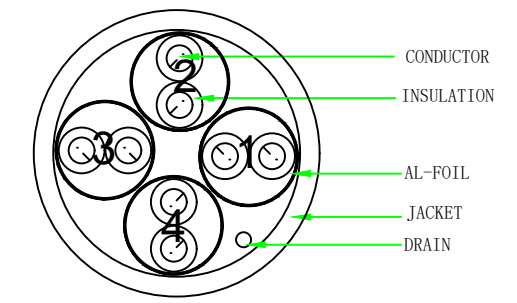

PIN OUT

NOTE:

1. Fluke Channel Test ISO 11801 channel Class Ea
2. RoHS 3.0 AND REACH compliant
3. Electrical test: 100% open short & miss wire test;
4. OPERATING TEMPERATURE: -20°C ~ 75°C  
STORAGE TEMPERATURE: -10°C ~ 60°C
5. Print word: CAT6A U/FTP Patch cord with CAT7 RAW Cable 4x2x32AWG/7  
TPE-LSZH ISO11801 & EN50173 & ANSI/TIA568C.2 www.synergy21.de **CE**
6. Raw cable is Cat7 up to 600Mhz
7. Packing: 1pc/synergy 21 bag+label

MATERIAL LIST

③	CABLE	CAT. 7 U/FTP (32AWG BC*1P+AL-FOIL)*4+DRAIN+ JACKET: TPE-LSZH, OD: 3.8 ± 0.2mm	1	
②	Over mold	48P PVC	2	
①	Plug	RJ45 8P8C Shielded Plug, PIN GOLD PLATED 3u", TRANSPARENT YELLOW	2	
NO.	PARTS NAME	SPECIFICATION STANDARD	QT' Y	REMARK
	Hasia	Add the meter scale	2022-12-26	A1
		NEW	2022-05-13	A0
BY	CHK	REVISION RECORD MODIFICATIONS	DATE	REV.

SYNERGY21										
CUSTOMER		ITEM NO.		PRODUCT NAME		manufacture country:		CHINA	UNIT	MM
				Super slim CAT6A U/FTP Patch cord With CAT7 RAW Cable						
DRAWNBY		CHECKBY		APPOBY		DATE				
SYNERGY21		SYNERGY21		SYNERGY21		2022-05-13				