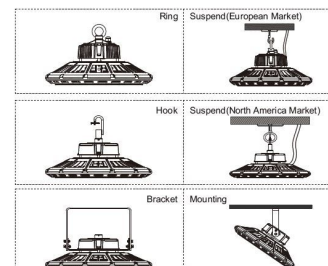

Weitere Bilder

Dimension

Installation:

Weight:4.80Kg

Product Description

- 1, Compact and fasion design .Light weighted : 4.80kg
- 2, Philips 3030 LED as light source , CR>80Ra
- 3, MEAN WELL HBG Series power supply . PF>0.95
- 4, High lumen efficiency : 135lm/w
- 5, 5 years warranty .