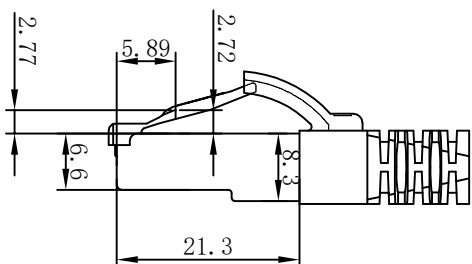

CAT. 6 S/FTP LSZH TPE 250MHz ISO/IEC 11801 & EN50173-1 & ANSI/TIA-568-C.2 www.Synergy21.de CE

PIN OUT

MATERIAL LIST

⑥	LABEL	NO DRY GLUE LABEL	1	
⑤	MINI TIE	PE MINI TIE(POSSESS METAL) COLOUR SEE THE CHART	2	
④	POLYETHYLENE BAG	SYNERGY 21 SLIP PE BAG	1	
③	CABLE	CAT. 6 S/FTP 27AWG (BC*1P+AL-FOIL)*4+Braid(AL-MG) JACKET:TPE LSZH OD:6.0±0.2mm COLOUR SEE THE CHART	1	
②	Over mold	80A PVC, COLOR:SEE THE CHART	2	
①	Plug	RJ45 8P8C' S SHIELDED , THE SHELL PLATED NICKEL , PIN GOLD PLATED 3u" RED/TRANSPARENT	2	
NO.	PARTS NAME	SPECIFICATION STANDARD	QT' Y	REMARK

NOTE:

- ELECTRICAL TEST:
 - 100% OPEN SHORT, MISS WIRE TEST
 - INSULATION RESISTANCE:DC 300V 10M Ohm;
 - CONTACTOR RESISTANCE:1 OHM per meter
- FLUKE TEST LIMIT:ISO11801 Channel Class E
- Working temperature:-10°C ~ + 60°C
- Storage temperature:-20°C~+75°C
- RoHS 3.0 AND REACH compliant
- TPE LSZH:Non fire retardant (Conform IEC60754-2、IEC 61034)
- Packing:Synergy21 PE Bag+Label
- Minimum of the bending radius is 60mm