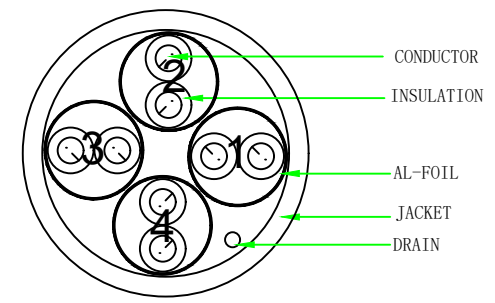

PIN OUT

NOTE:

1. Fluke Channel Test ISO 11801 channel Class Ea
2. RoHS 3.0 AND REACH compliant
3. Electrical test: 100% open short & miss wire test;
4. OPERATING TEMPERATURE: -20°C ~ 75°C
STORAGE TEMPERATURE: -10°C ~ 60°C
5. Print word: CAT6A U/FTP Patch cord with CAT7 RAW Cable 4x2x32AWG/7
TPE-LSZH ISO11801 & EN50173 & ANSI/TIA568C.2 www.synergy21.de **CE**
6. Raw cable is Cat7 up to 600Mhz
7. Packing: 1pc/synergy 21 bag+label

MATERIAL LIST

③	CABLE	CAT. 7 U/FTP (32AWG BC*1P+AL-FOIL)*4+DRAIN+ JACKET:TPE-LSZH, OD:3.8±0.2mm	1	
②	Over mold	48P PVC	2	
①	Plug	RJ45 8P8C Shielded Plug, PIN GOLD PLATED 3u", TRANSPARENT YELLOW	2	

NO.	PARTS NAME	SPECIFICATION STANDARD	QT' Y	REMARK
	Hasia	Add the meter scale	2022-12-26	A1
		NEW	2022-05-13	A0
BY	CHK	REVISION RECORD MODIFICATIONS	DATE	REV.

SYNERGY21

CUSTOMER		ITEM NO.	
PRODUCT NAME	Super slim CAT6A U/FTP Patch cord With CAT7 RAW Cable	manufacture country:	CHINA
DRAWNBY	CHECKBY	APPOBY	UNIT MM
SYNERGY21	SYNERGY21	SYNERGY21	DATE 2022-05-13

Colour: GREY (RAL 7035)	
Item No.	Length (mm)
S217300V3	150 ± 10
S217301V3	250 ± 10
S217302V3	500 ± 20
S217303V3	1000 ± 20
S217304V3	1500 ± 30
S217305V3	2000 ± 30
S217306V3	3000 ± 50
S217307V3	5000 ± 100
S217308V3	7500 ± 150
S217309V3	10000 ± 300

Colour: BLUE (PANTONE 647C)	
Item No.	Length (mm)
S217330V3	150 ± 10
S217331V3	250 ± 10
S217332V3	500 ± 20
S217333V3	1000 ± 20
S217334V3	1500 ± 30
S217335V3	2000 ± 30
S217336V3	3000 ± 50
S217337V3	5000 ± 100
S217338V3	7500 ± 150
S217339V3	10000 ± 300