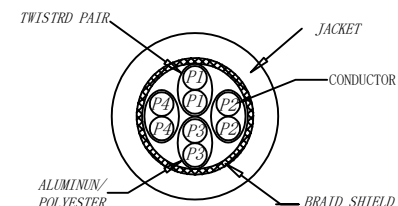

CAT. 6 S/FTP LSZH 250MHz ISO/IEC 11801 & EN50173-1 & ANSI/TIA-568-C.2 www.Synergy21.de **CE**

PIN OUT

MATERIAL LIST

NO.	PARTS NAME	SPECIFICATION STANDARD	QT' Y	REMARK
⑥	LABEL	NO DRY GLUE LABEL	1	
⑤	MINI TIE	PE MINI TIE (POSSESS METAL) COLOUR SEE THE CHART	2	
④	POLYETHYLENE BAG	SYNERGY 21 SLIP PE BAG	1	
③	CABLE	CAT. 6 S/FTP 27AWG (BC*1P+AL-FOIL)*4+Braid (AL-MG) JACKET:LSZH OD:5.8±0.2mm COLOUR SEE THE CHART	1	
②	Over mold	80A PVC, COLOR:SEE THE CHART	2	
①	Plug	RJ45 8P8C'S SHIELDED , THE SHELL PLATED NICKEL , PIN GOLD PLATED 3u" RED/TRANSPARENT	2	

NOTE:

- ELECTRICAL TEST:
 - 100% OPEN SHORT, MISS WIRE TEST
 - INSULATION RESISTANCE:DC 300V 10M Ohm;
 - CONTACTOR RESISTANCE:1 OHM per meter
- FLUKE TEST LIMIT:ISO11801 Channel Class E
- Operating temperature:-20°C~+75°C
- ROHS 3.0 AND REACH compliant
- Support PoE/PoE+/PoE++
- Packing:Synergy21 PE Bag+Label
- Minimum of the bending radius is 60mm
- Flame retardant (IEC60332-1-2)
Low smoke(IEC 61034)
Halogen free(IEC 60754-2)

Hasia		change "ROSH 2.0" to "ROSH 3.0"	2022-02-25	A7	SYNERGY 21					
		Add IEC60332-1-2	2021-01-23	A6						
		Increase the minimum bend radius	2018-11-30	A5						
		Change Moulding	2018-05-29	A4						
		CHANGE PACKING AND BOX MARK	2018-03-12	A3						
		ADD POE Information	2017-02-06	A2	CUSTOMER NO.		ITEM NO.	SEE THE CHART		
		REVISION RECORD MODIFICATIONS	DATE	REV.	PRODUCT NAME	CAT. 6 S/FTP PATCH CORD LSZH	manufacture country:	CHINA	UNIT	MM
BY	CHK				DRAWNBY	CHECKBY	APPOBY	DATE		
					SYNERGY 21	SYNERGY 21	SYNERGY 21	2015-01-20		

					SYNERGY 21					
					CUSTOMER NO.		ITEM NO.	SEE THE CHART		
					PRODUCT NAME	CAT. 6 S/FTP PATCH CORD	manufacture country:	CHINA	UNIT	MM
						DRAWNBY	CHECKBY	APPOBY	DATE	
BY	CHK		NEW	2015-01-20	A	SYNERGY 21	SYNERGY 21	SYNERGY 21	2015-01-20	
			REVISION RECORD MODIFICATIONS	DATE	REV.					