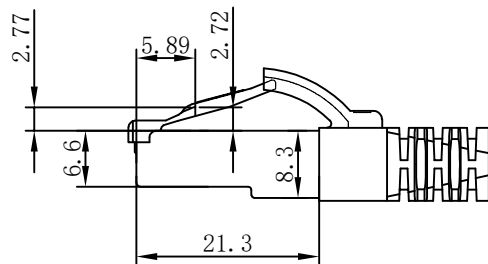

CAT. 6 S/FTP LSZH 250MHz ISO/IEC 11801 & EN50173-1 & ANSI/TIA-568-C.2 www.Synergy21.de **CE**

PIN OUT

MATERIAL LIST

NO.	PARTS NAME	SPECIFICATION STANDARD	QT' Y	REMARK
⑥	LABEL	NO DRY GLUE LABEL	1	
⑤	MINI TIE	PE MINI TIE (POSSESS METAL) COLOUR SEE THE CHART	2	
④	POLYETHYLENE BAG	SYNERGY 21 SLIP PE BAG	1	
③	CABLE	CAT. 6 S/FTP 27AWG (BC*1P+AL-FOIL)*4+Braid (AL-MG) JACKET:LSZH OD:5.8±0.2mm COLOUR SEE THE CHART	1	
②	Over mold	80A PVC, COLOR:SEE THE CHART	2	
①	Plug	RJ45 8P8C'S SHIELDED , THE SHELL PLATED NICKEL , PIN GOLD PLATED 3u" RED/TRANSPARENT	2	

NOTE:

- ELECTRICAL TEST:
 - 100% OPEN SHORT, MISS WIRE TEST
 - INSULATION RESISTANCE:DC 300V 10M Ohm;
 - CONTACTOR RESISTANCE:1 OHM per meter
- FLUKE TEST LIMIT:ISO11801 Channel Class E
- Operating temperature:-20°C~+75°C
- ROHS 3.0 AND REACH compliant
- Support PoE/PoE+/PoE++
- Packing:Synergy21 PE Bag+Label
- Minimum of the bending radius is 60mm
- Flame retardant (IEC60332-1-2)
Low smoke(IEC 61034)
Halogen free(IEC 60754-2)

Hasia		change "ROSH 2.0" to "ROSH 3.0"	2022-02-25	A7	SYNERGY 21					
		Add IEC60332-1-2	2021-01-23	A6						
		Increase the minimum bend radius	2018-11-30	A5						
		Change Moulding	2018-05-29	A4						
		CHANGE PACKING AND BOX MARK	2018-03-12	A3						
		ADD POE Information	2017-02-06	A2	CUSTOMER NO.		ITEM NO.	SEE THE CHART		
		REVISION RECORD MODIFICATIONS	DATE	REV.	PRODUCT NAME	CAT. 6 S/FTP PATCH CORD LSZH	manufacture country:	CHINA	UNIT	MM
BY	CHK				DRAWNBY	CHECKBY	APPOBY	DATE		
					SYNERGY 21	SYNERGY 21	SYNERGY 21	2015-01-20		