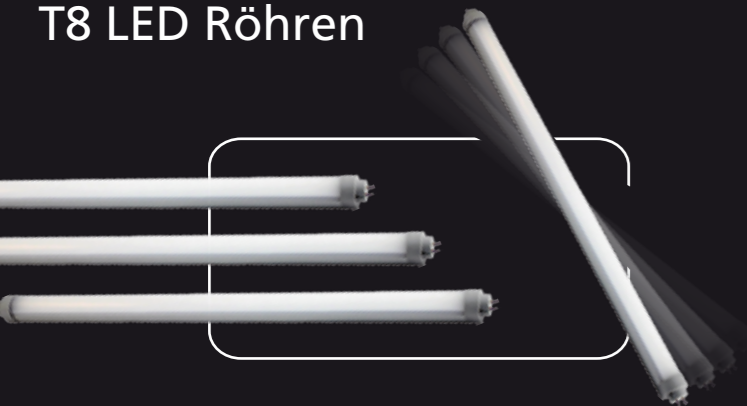

Strahleraustausch
478,30 Euro gespart*

T8 LED Röhren

- S21 LED Tube T8 Sockel 60cm, kaltweiß ■ 82074
- S21 LED Tube T8 Sockel 90cm, kaltweiß ■ 82307
- S21 LED Tube T8 Sockel 120cm, kaltweiß ■ 82076
- S21 LED Tube T8 Sockel 150cm, kaltweiß ■ 82304